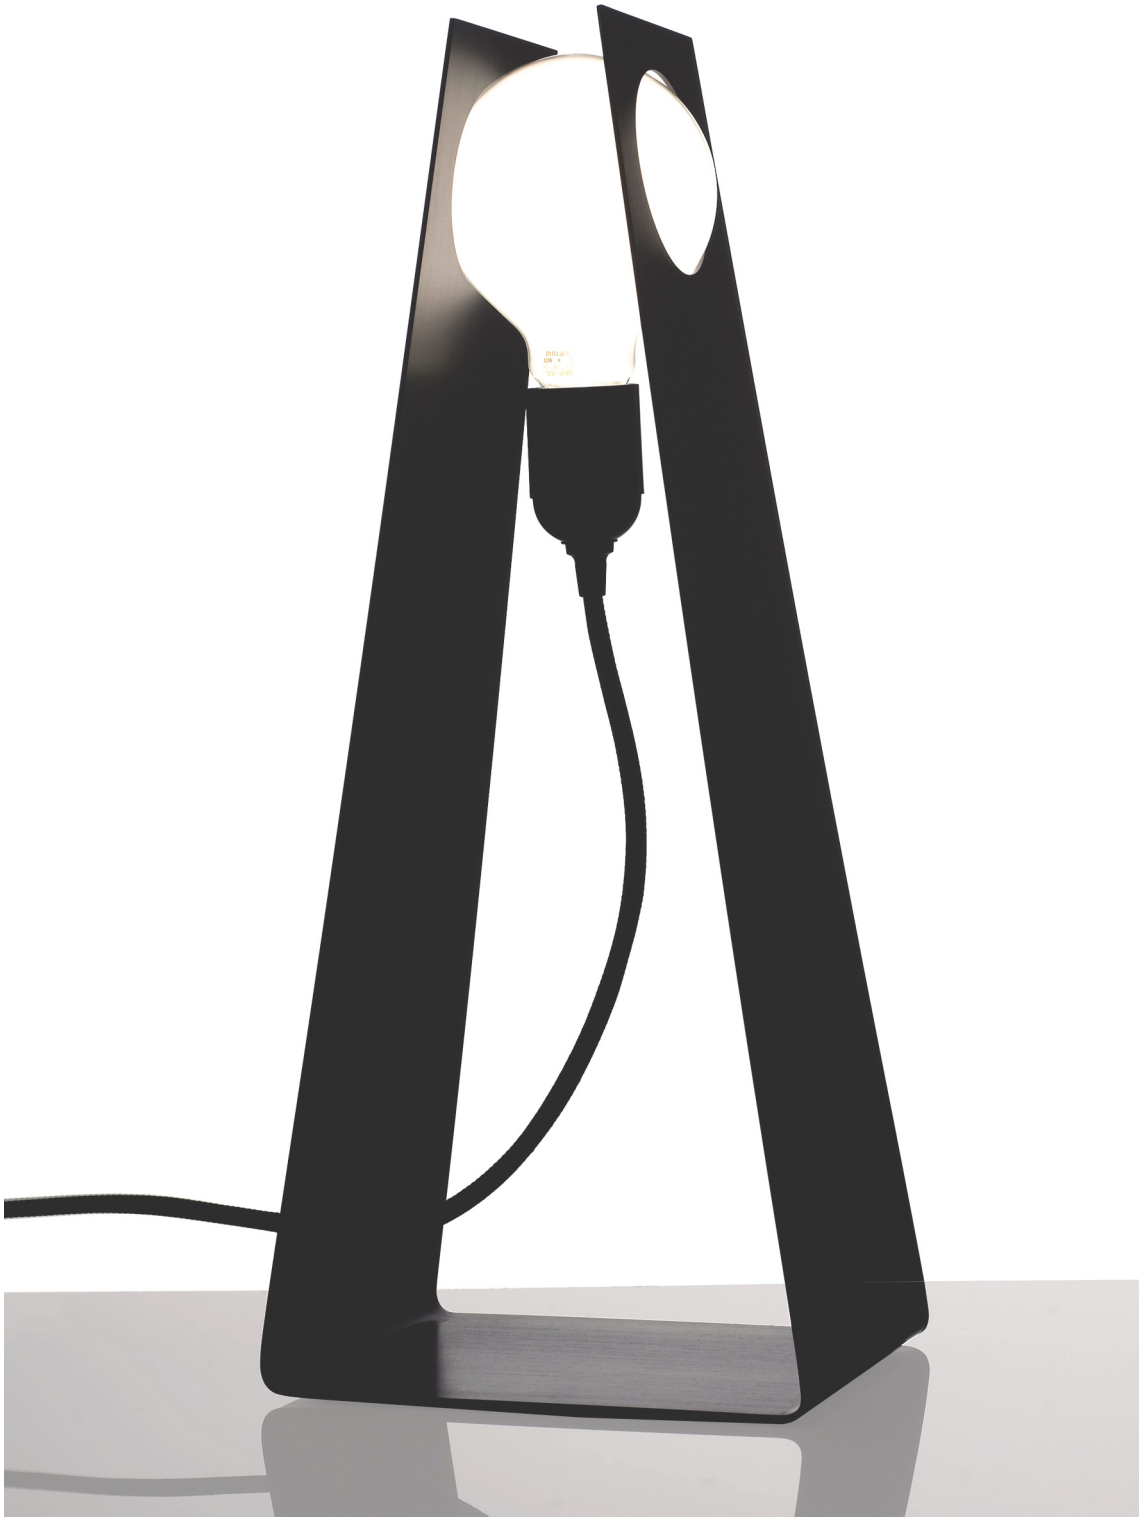

GLASGOW design David Taylor 2006

bsweden
belysningsbolaget

Table lamp made of lacquered aluminium, making it a striking element in any living space. With the bold graphic profile, the number of components used has been reduced to an absolute minimum. Black flex in fabric with switch. Bulb included

| | Article number | Total height mm | Max ø mm | Shade height mm | Max W | Flex mm |
|------------|-----------------------------------|-----------------|----------|-----------------|-----------------------------|---------|
| Table lamp | GLA46Tblack GLA46Tw GLA46Tr | 460 | 160 | 460 | E27 led dimmable in 3 steps | 4000 |

Table lamp