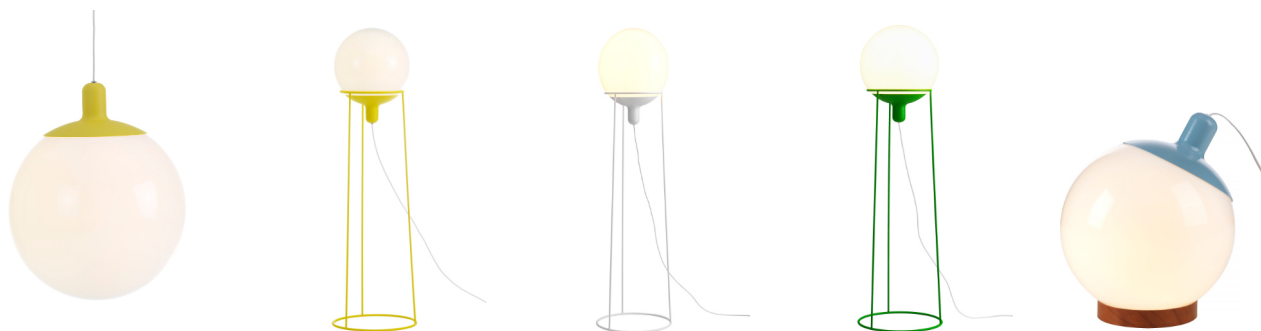

DOLLY designed by Louise Hederström 2009

bsweden
belysningsbolaget

"I wanted to challenge the classic shape of a globe and see if I could give it a new character and function. It was important to create a lamp that gives a good light and is useful in many different spaces and contexts. Since the classic constellation globe inspires the floor lamp, I wanted it to be adjustable so that the user could change the light and expression of the lamp. The shape has a strong character, looking kind and a bit plastic, just like the artist."

Pendant in white acrylic with top in green, yellow, turquoise, grey or white colour. Floor lamp with base in powder coated metal. Bulb included.

	Article number	diameter mm	height mm	Bulb	Flex mm
Pendant	DOL36Pg DOL36Pw DOL36Py DOL36Pt DOL36Pgrey	globe 360	460	E27 led dimmable in 3 steps	1500
Floor light	DOL36Fg DOL36Fw DOL36Fy DOL36Ft DOL36Fgrey	body 400	1300 body h.1100	E27 led dimmable in 3 steps	1200+2300 with switch
Table light	DOL36Tg DOL36Tw DOL36Ty DOL36Tt DOL36Tgrey	globe 360	360-460	E27 led dimmable in 3 steps	1200+2300 with switch